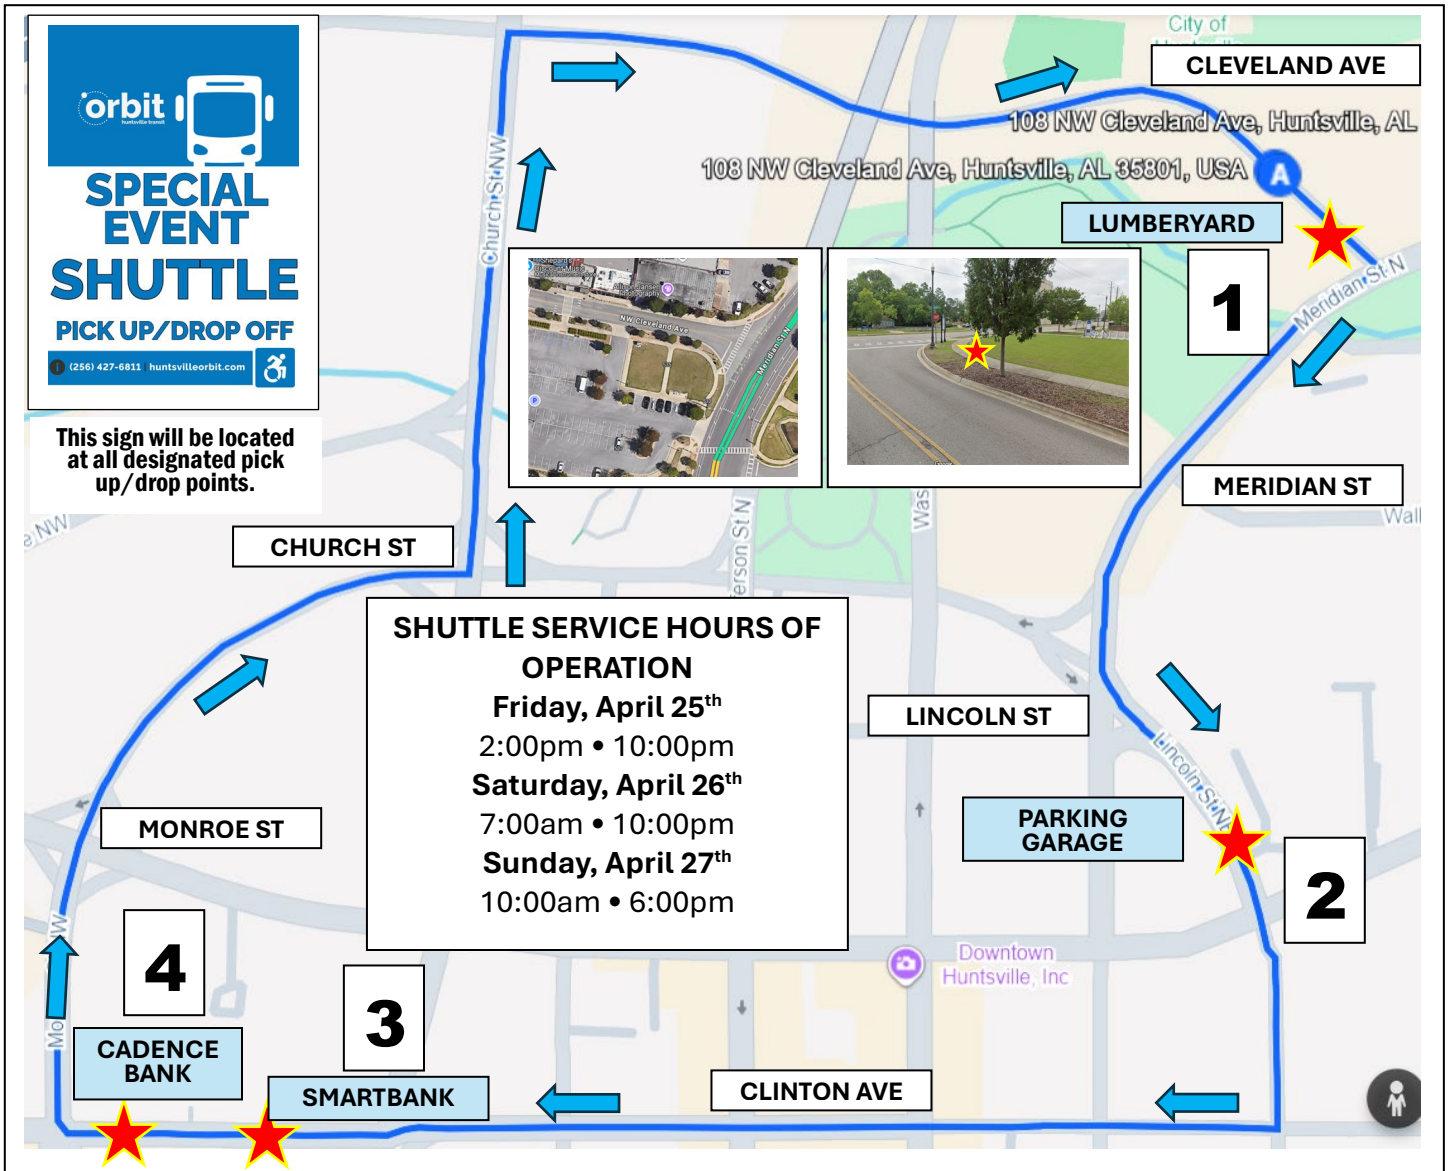

PANOPLY / COMIC EXPO 2025 ROUTE 1

FREE PARKING WITH SHUTTLE SERVICE

Pick up/drop off approx. every 15 minutes

FREE PARKING LOCATIONS

- 1. THE LUMBERYARD**
116 Cleveland Ave NW
- 2. GREENE STREET PARKING GARAGE**
Across from 116 Lincoln St SE

PICK UP/DROP OFF LOCATIONS

- 3. SMARTBANK** (Best for Panoply)
300 Clinton Ave W
- 4. CADENCE BANK** (Best for Comic Expo)
312 Clinton Ave W